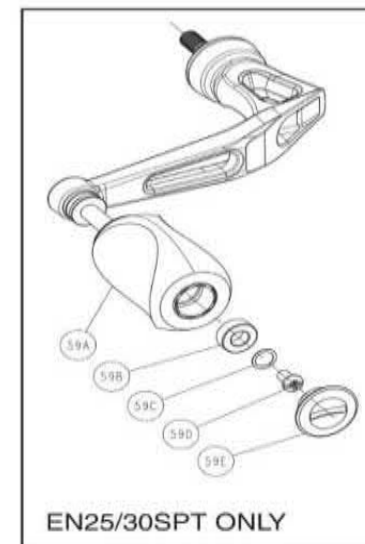

QUANTUM[®]

EN30SPT

QUANTUM EN30SPT PART LIST

Key #	Description	Part No.	Qty	Key #	Description	Part No.	Qty
1	Drag Knob Assembly	WAB332-05	1	31	Ball Bearing Retainer Screw	QAE123-01	2
2	Spool Kit Include	VAE421-01	1	32	One Way Clutch Spring	QAE216-01	1
	2A - Retaining Ring	RQ038-01	1	33	Ball Bearing Retainer	QAE040-01	1
	2B - Drag Washer "D"	RQ080-02	1	34	Gear Kit Include	NA	
	2C - Drag Washer "B"	CO033-01	3		34A - Pinion	UAE011-01	1
	2D - Drag Washer "A"	RQ081-01	1		34B - Drive Gear	UAE012-01	1
	2E - Drag Washer "D"	RQ080-01	1	35	Dust Cap	UAE054-01	1
	2F - Spool Bushing	PG141-01	1	36	Screw	QAE107-02	6
	2G - Spool Assembly	VAE321-01	1	37	Body Cosmetic ring_R	UAE142-01	1
3	Spool Adjust Washer	PG030-01	2	38	Ball Bearing	CH027-05	2
4	Spool Washer	PG080-01	1	39	Drive Gear Adjust Washer	PG105-03	1
5	Spool Click Spring	PG114-01	1	40	Body Cosmetic ring_L	UAE161-01	1
6	Clicker Holder	PG110-01	1	41	Body	UAE001-04	1
7	Screw	RQ094-01	1	42	Trip Bumper Screw	UAA123-06	1
8	Main Shaft	UAE015-01	1	43	Trip Bumper	QAE119-01	1
9	Rotor Nut	QAE006-01	1	44	A/R Cam	QAE090-01	1
10	Cam	WAB163-01	1	45	Coil Spring	QAE049-01	1
11	Coil Spring	WAB148-01	1	46	A/R Switch	QAE059-02	1
12	Kick Lever	VAE019-01	1	47	Guide Pin	UAE211-01	1
13	Rotor Cover	UAE087-01	1	48	Screw	RQ100-01	1
14	Rotor Cover Screw	GU077-03	1	49	O/S Slider	UAE025-01	1
15	Bail Assembly	XAB347-05	1	50	O/S Gear Fixed Pin	QAE149-01	1
16	Line Roller	PQ004-03	1	51	O/S Gear Washer	QAE026-01	1
17	Ball Bearing	DT202-05	1	52	O/S Gear Bushing	QAE158-01	1
18	Line Roller Washer	PQ102-51	1	53	O/S Gear Assembly	UAE353-01	1
19	Line Roller Collar	PQ102-01	1	54	O/S Gear Ball Bearing	CT157-07	1
20	Arm Lever	WAB007-05	1	55	O/S Gear Screw	QAE111-01	1
21	Line Roller Screw	AQ108-01	1	56	Rear Cap	UAE250-01	1
22	Ball Bearing	BAA158-01	2	57	Screw	QAE057-02	1
23	Pin	WAB042-04	2	58	Screw	QAE050-02	1
24	E-Clip	GH034-01	2	59	Handle Assembly	UAE318-01	1
25	Rotor	VAE009-01	1		Handle Knob Kit Include (EN Only)	NA	
26	Ball Bearing Holder Screw	QAE061-02	2		59A - Handle Knob Assembly	WAB313-06	1
27	Ball Bearing Holder	UAE122-01	2		59B - Bushing	PG158-01	1
28	Rotor Adjust Washer	PG105-04	1		59C - Washer	DH133-01	1
29	Pinion Ball Bearing	ZG028-05	2		59D - Screw	QW123-01	1
30	One Way Clutch Kit Include	NA			59E - Handle Knob Cap	WAB138-01	1
	30A - Clutch Assembly	QAE363-01	1				
	30B - Clutch Sleeve	QAE139-01	1				