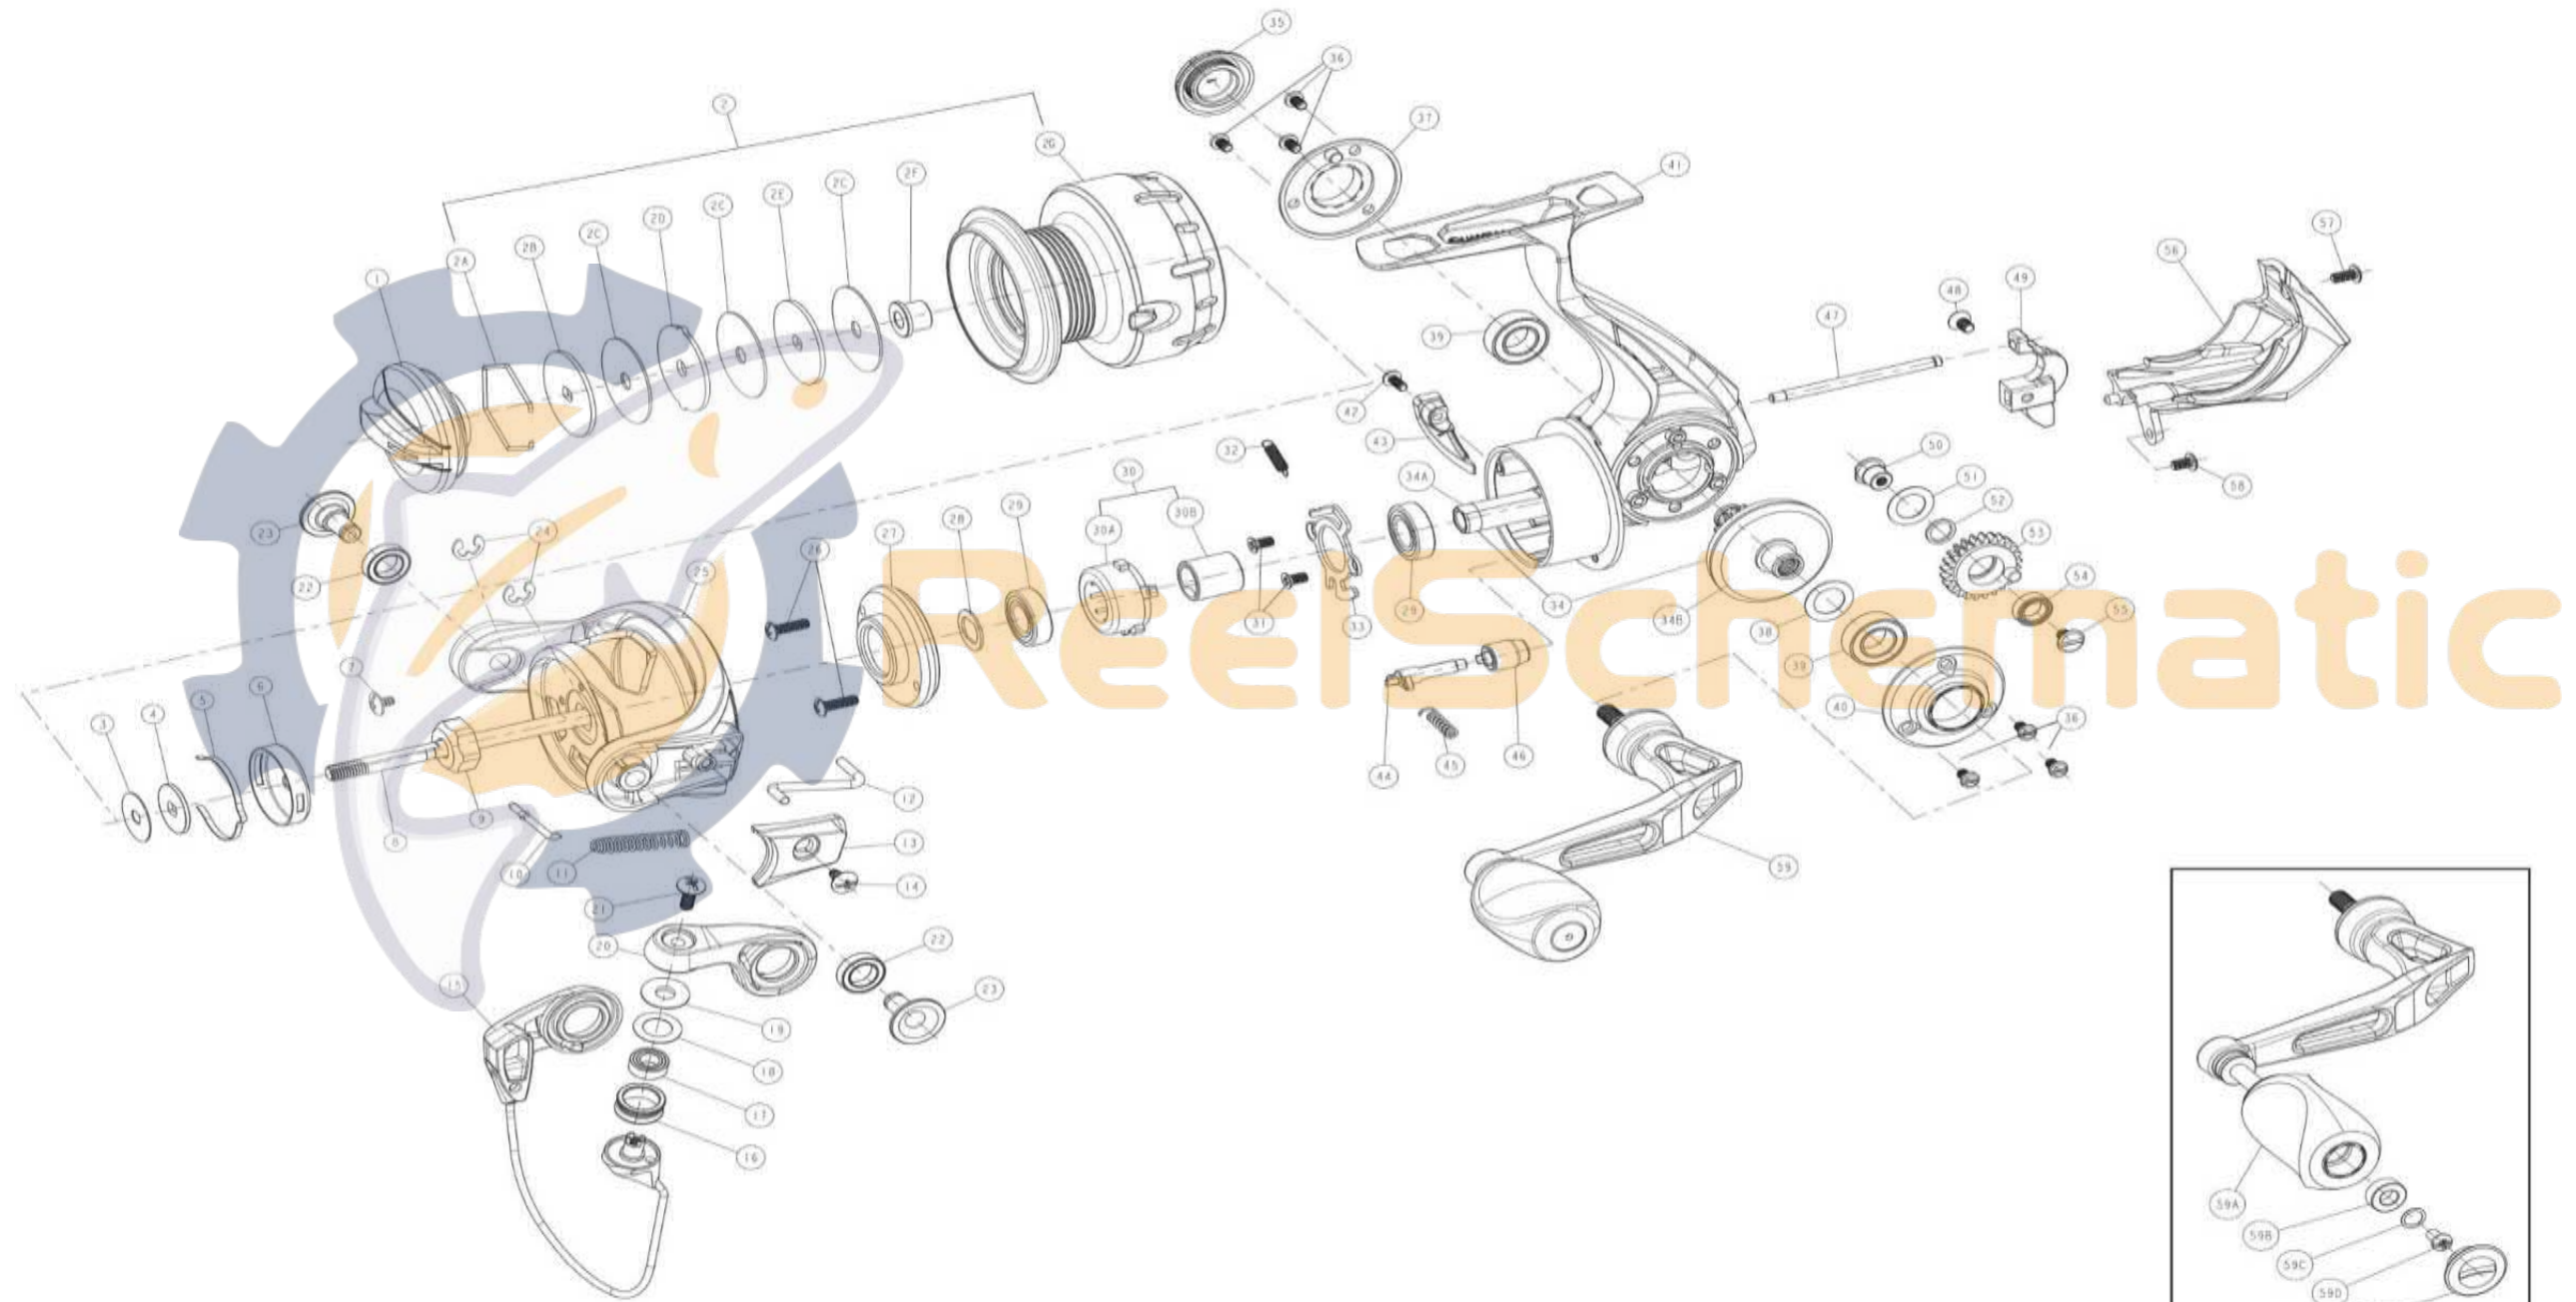

QUANTUM[®]

EN30SPT

QUANTUM EN30SPT PART LIST

Key #	Description	Part No.	Qty	Key #	Description	Part No.	Qty
1	Drag Knob Assembly	WAB332-05	1	31	Ball Bearing Retainer Screw	QAE123-01	2
2	Spool Kit Include	VAE421-01	1	32	One Way Clutch Spring	QAE216-01	1
	2A - Retaining Ring	RQ038-01	1	33	Ball Bearing Retainer	QAE040-01	1
	2B - Drag Washer "D"	RQ080-02	1	34	Gear Kit Include	NA	
	2C - Drag Washer "B"	CO033-01	3		34A - Pinion	UAE011-01	1
	2D - Drag Washer "A"	RQ081-01	1		34B - Drive Gear	UAE012-01	1
	2E - Drag Washer "D"	RQ080-01	1	35	Dust Cap	UAE054-01	1
	2F - Spool Bushing	PG141-01	1	36	Screw	QAE107-02	6
	2G - Spool Assembly	VAE321-01	1	37	Body Cosmetic ring_R	UAE142-01	1
3	Spool Adjust Washer	PG030-01	2	38	Ball Bearing	CH027-05	2
4	Spool Washer	PG080-01	1	39	Drive Gear Adjust Washer	PG105-03	1
5	Spool Click Spring	PG114-01	1	40	Body Cosmetic ring_L	UAE161-01	1
6	Clicker Holder	PG110-01	1	41	Body	UAE001-04	1
7	Screw	RQ094-01	1	42	Trip Bumper Screw	UAA123-06	1
8	Main Shaft	UAE015-01	1	43	Trip Bumper	QAE119-01	1
9	Rotor Nut	QAE006-01	1	44	A/R Cam	QAE090-01	1
10	Cam	WAB163-01	1	45	Coil Spring	QAE049-01	1
11	Coil Spring	WAB148-01	1	46	A/R Switch	QAE059-02	1
12	Kick Lever	VAE019-01	1	47	Guide Pin	UAE211-01	1
13	Rotor Cover	UAE087-01	1	48	Screw	RQ100-01	1
14	Rotor Cover Screw	GU077-03	1	49	O/S Slider	UAE025-01	1
15	Bail Assembly	XAB347-05	1	50	O/S Gear Fixed Pin	QAE149-01	1
16	Line Roller	PQ004-03	1	51	O/S Gear Washer	QAE026-01	1
17	Ball Bearing	DT202-05	1	52	O/S Gear Bushing	QAE158-01	1
18	Line Roller Washer	PQ102-51	1	53	O/S Gear Assembly	UAE353-01	1
19	Line Roller Collar	PQ102-01	1	54	O/S Gear Ball Bearing	CT157-07	1
20	Arm Lever	WAB007-05	1	55	O/S Gear Screw	QAE111-01	1
21	Line Roller Screw	AQ108-01	1	56	Rear Cap	UAE250-01	1
22	Ball Bearing	BAA158-01	2	57	Screw	QAE057-02	1
23	Pin	WAB042-04	2	58	Screw	QAE050-02	1
24	E-Clip	GH034-01	2	59	Handle Assembly	UAE318-01	1
25	Rotor	VAE009-01	1		Handle Knob Kit Include (EN Only)	NA	
26	Ball Bearing Holder Screw	QAE061-02	2		59A - Handle Knob Assembly	WAB313-06	1
27	Ball Bearing Holder	UAE122-01	2		59B - Bushing	PG158-01	1
28	Rotor Adjust Washer	PG105-04	1		59C - Washer	DH133-01	1
29	Pinion Ball Bearing	ZG028-05	2		59D - Screw	QW123-01	1
30	One Way Clutch Kit Include	NA			59E - Handle Knob Cap	WAB138-01	1
	30A - Clutch Assembly	QAE363-01	1				
	30B - Clutch Sleeve	QAE139-01	1				